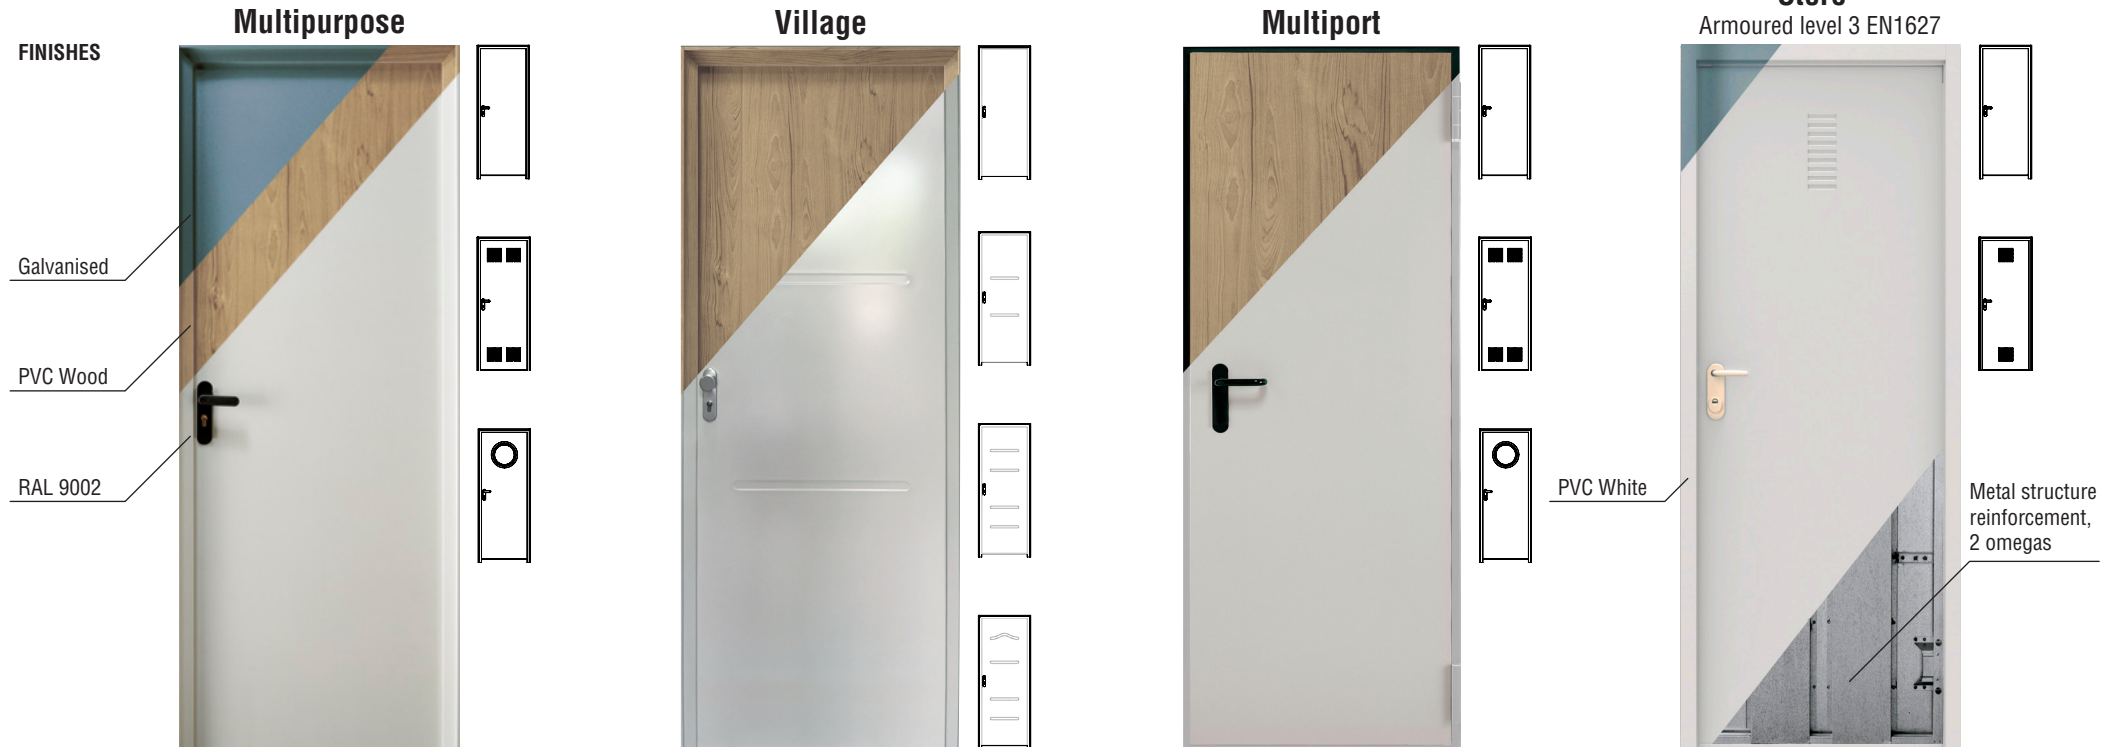

# Steel service doors

CELLER, STORAGE, GARAGE, METER ROOMS and PASSING DOORS

Discrete, insulating and with different levels of security

+34 673 273 942  
ventas@rubio.com  
www.rubio.com

<b>CLEAR OPENING</b>	700/800/900/1000* x 2000/2150** mm	800/900/1000* x 2000**/2150* mm	805/905/1005/1105 x 2070/2140* mm	836/916/1016 x 2020/2080/2100/2200 mm
<b>FREE PASSAGE</b>	600/700/800/900* x 1950/2100** mm	700/800/900* x 1950**/2100* mm	751/851/951/1051 x 2043/2113* mm	724/804/904 x 1954/2014/2034/2134
<b>LEAF THICKNESS</b>	37 mm	37 mm	62 mm	86 mm
<b>SHEET THICKNESS FRAME</b>	0,8 mm	0,8 mm	1,5 mm	1,5 mm
<b>SHEET THICKNESS LEAF</b>	0,5 mm	0,5 mm	0,6-0,8 mm	1 mm
<b>LOCK</b>	1 point (latch + deadlock)	1 point (latch + 3 deadlocks)	1 point (latch + deadlock) / 3 overlapping points	3 points (latch + 7 deadlocks)
<b>HINGE</b>	2	3	2 / 3	2
<b>HANDLE</b>	Black plastic	Silver aluminium / RAL 7038 plastic	Black plastic	Silver aluminium
<b>RUBBER GASKET</b>	NO	YES	NO / YES	YES
<b>INSULATION</b>	Polyurethane foam	Polyurethane foam 1W/m <sup>2</sup> K	EPS / Mineral wool	EPS + Mineral wool 1,5W/m <sup>2</sup> K
<b>TYPE OF INSTALATION</b>	Claw / Screw	Claw / Screw	Claw / Screw	Claw / Screw
<b>PIECES PER PALLET</b>	14 units	13 units	20 units	10 units

\*Only in galvanized and white  
\*\*Only in white

\*Only in white  
\*\*Only in PVC wood

\*Only in white